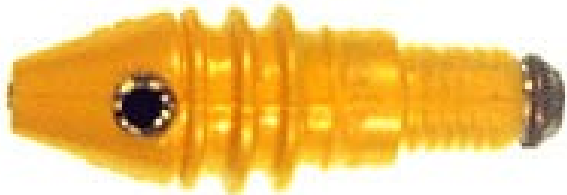

### Vibra Lure

#BR-153 (Maroon Pearl)

Weight: 1.6 oz.  
Length: 2.5"  
Length (w/skirt): 6.5"  
Lure Only - \$15.25  
Skirted - \$20.25  
Rigged - \$24.98

Rib Tuna Tail  
BR-150 Series  
with skirt

BR-150 rigged lures come with 100 lb. test mono and 6/0 eagle claw hook and two 1" spinner blades.

Brighton Lure Mfg. Corp  
715 E. Aire Libre Avenue  
Phoenix, AZ 85022

**MADE IN THE U.S.A.**

Page 1

Toll-Free: (800) 562-3406  
Phone: (602) 863-9847  
Fax: (602) 863-9846

**Vibra Lure**  
#BR-154 (White Pearl)

Weight: 1.6 oz.  
Length: 2.5"  
Length (w/skirt): 6.5"  
Lure Only - \$15.25  
Skirted - \$20.25  
Rigged - \$24.98

**Vibra Lure**  
#BR-155 (Yellow Pearl)

Weight: 1.6 oz.  
Length: 2.5"  
Length (w/skirt): 6.5"  
Lure Only - \$15.25  
Skirted - \$20.25  
Rigged - \$24.98

**Vibra Lure**  
#BR-156 (Gold Sparkle)

Weight: 1.6 oz.  
Length: 2.5"  
Length (w/skirt): 6.5"  
Lure Only - \$15.25  
Skirted - \$20.25  
Rigged - \$24.98

**Vibra Lure**  
#BR-157 (Silver Sparkle)

Weight: 1.6 oz.  
Length: 2.5"  
Length (w/skirt): 6.5"  
Lure Only - \$15.25  
Skirted - \$20.25  
Rigged - \$24.98