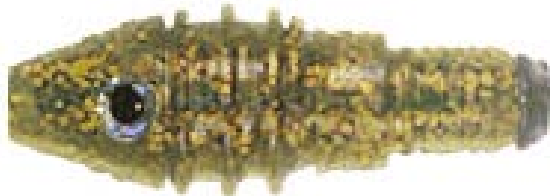

Vibra Lure
#BR-156 (Gold Sparkle)

Weight: 1.6 oz.
Length: 2.5"
Length (w/skirt): 6.5"
Lure Only - $15.25
Skirted - $20.25
Rigged - $24.98