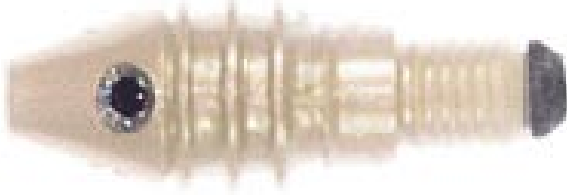

### Vibra Lure

#BR-151 (Green Pearl)

Weight: 1.6 oz.  
Length: 2.5"  
Length (w/skirt): 6.5"  
Lure Only - \$15.25  
Skirted - \$20.25  
Rigged - \$24.98

### Vibra Lure

#BR-152 (Red Pearl)

Weight: 1.6 oz.  
Length: 2.5"  
Length (w/skirt): 6.5"  
Lure Only - \$15.25  
Skirted - \$20.25  
Rigged - \$24.98

### Vibra Lure

#BR-153 (Maroon Pearl)

Weight: 1.6 oz.  
Length: 2.5"  
Length (w/skirt): 6.5"  
Lure Only - \$15.25  
Skirted - \$20.25  
Rigged - \$24.98

Rib Tuna Tail  
BR-150 Series  
with skirt

BR-150 rigged lures come with 100 lb. test mono and 6/0 eagle claw hook and two 1" spinner blades.

Weight: 1.6 oz.  
Length: 2.5"  
Length (w/skirt): 6.5"  
Lure Only - \$15.25  
Skirted - \$20.25  
Rigged - \$24.98

**Vibra Lure**  
#BR-155 (Yellow Pearl)

Weight: 1.6 oz.  
Length: 2.5"  
Length (w/skirt): 6.5"  
Lure Only - \$15.25  
Skirted - \$20.25  
Rigged - \$24.98