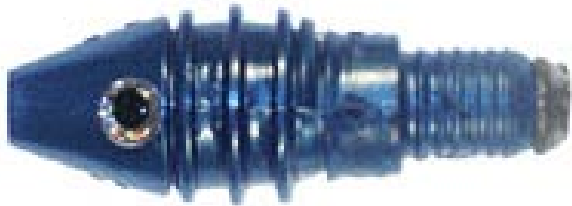

### Vibra Lure

#BR-150 (Blue Pearl)

Weight: 1.6 oz.  
Length: 2.5"  
Length (w/skirt): 6.5"  
Lure Only - \$15.25  
Skirted - \$20.25  
Rigged - \$24.98

### Vibra Lure

#BR-151 (Green Pearl)

Weight: 1.6 oz.  
Length: 2.5"  
Length (w/skirt): 6.5"  
Lure Only - \$15.25  
Skirted - \$20.25  
Rigged - \$24.98

### Vibra Lure

#BR-152 (Red Pearl)

Weight: 1.6 oz.  
Length: 2.5"  
Length (w/skirt): 6.5"  
Lure Only - \$15.25  
Skirted - \$20.25  
Rigged - \$24.98

### Vibra Lure

#BR-153 (Maroon Pearl)

Weight: 1.6 oz.  
Length: 2.5"  
Length (w/skirt): 6.5"  
Lure Only - \$15.25  
Skirted - \$20.25  
Rigged - \$24.98

Rib Tuna Tail  
BR-150 Series  
with skirt

BR-150 rigged lures come with 100 lb. test mono and 6/0 eagle claw hook and two 1" spinner blades.