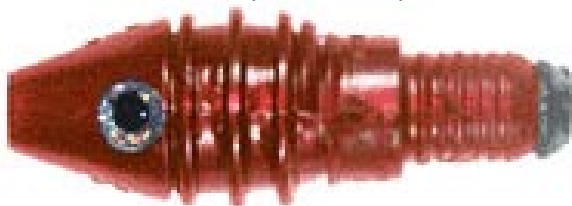

### Vibra Lure

#BR-150 (Blue Pearl)

Weight: 1.6 oz.  
Length: 2.5"  
Length (w/skirt): 6.5"  
Lure Only - \$15.25  
Skirted - \$20.25  
Rigged - \$24.98

### Vibra Lure

#BR-151 (Green Pearl)

Weight: 1.6 oz.  
Length: 2.5"  
Length (w/skirt): 6.5"  
Lure Only - \$15.25  
Skirted - \$20.25  
Rigged - \$24.98

### Vibra Lure

#BR-152 (Red Pearl)

Weight: 1.6 oz.  
Length: 2.5"  
Length (w/skirt): 6.5"  
Lure Only - \$15.25  
Skirted - \$20.25  
Rigged - \$24.98

### Vibra Lure

#BR-153 (Maroon Pearl)

Weight: 1.6 oz.  
Length: 2.5"  
Length (w/skirt): 6.5"  
Lure Only - \$15.25  
Skirted - \$20.25  
Rigged - \$24.98

Rib Tuna Tail  
BR-150 Series  
with skirt

BR-150 rigged lures come with 100 lb. test mono and 6/0 eagle claw hook and two 1" spinner blades.